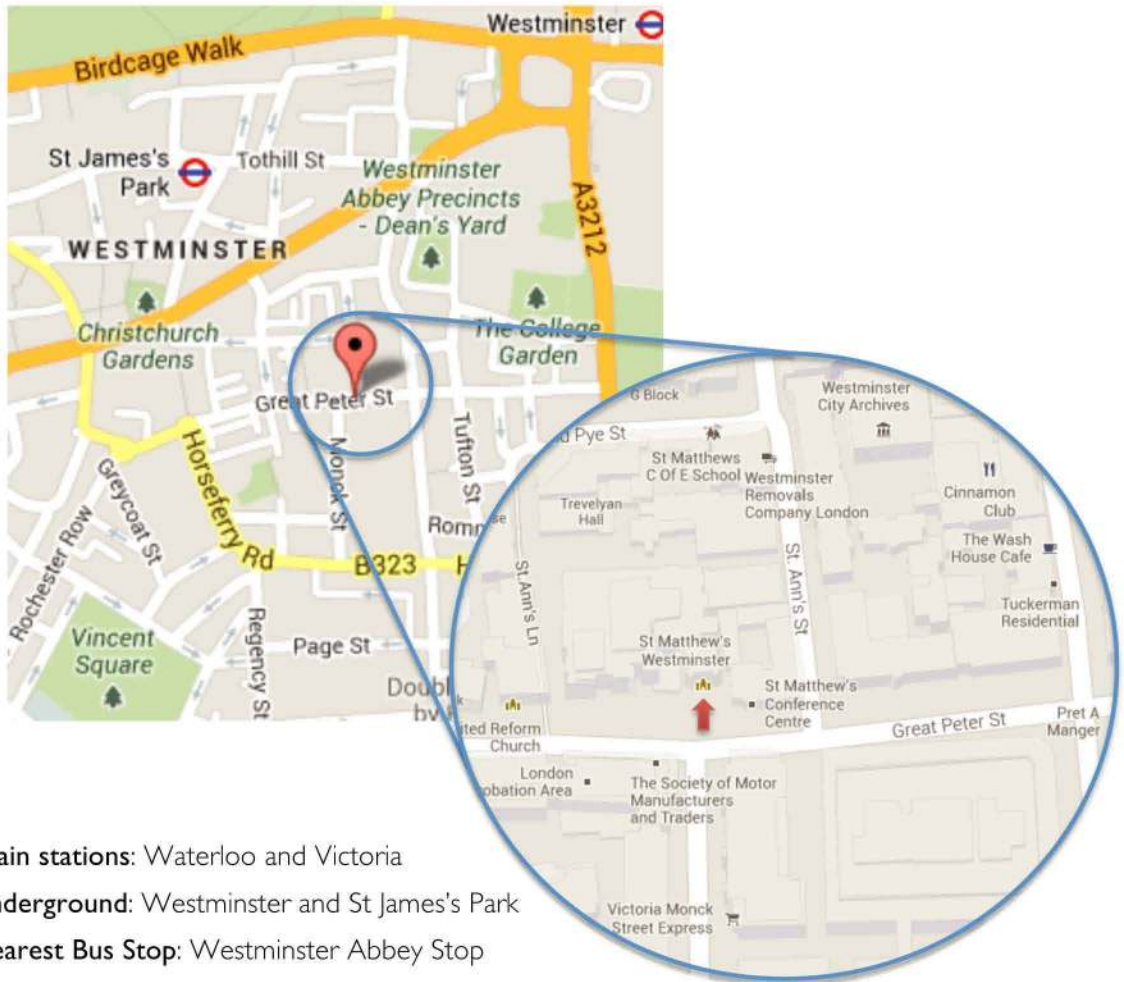

St Matthew's Westminster

Train stations: Waterloo and Victoria

Underground: Westminster and St James's Park

Nearest Bus Stop: Westminster Abbey Stop

Bus Route numbers: 24 148 11 211 88

Car parks close to the venue: bit.ly/10GYrbP

The main entrance to the conference centre is through St Matthew's Church

Please use the main entrance to the church for access to the conference centre